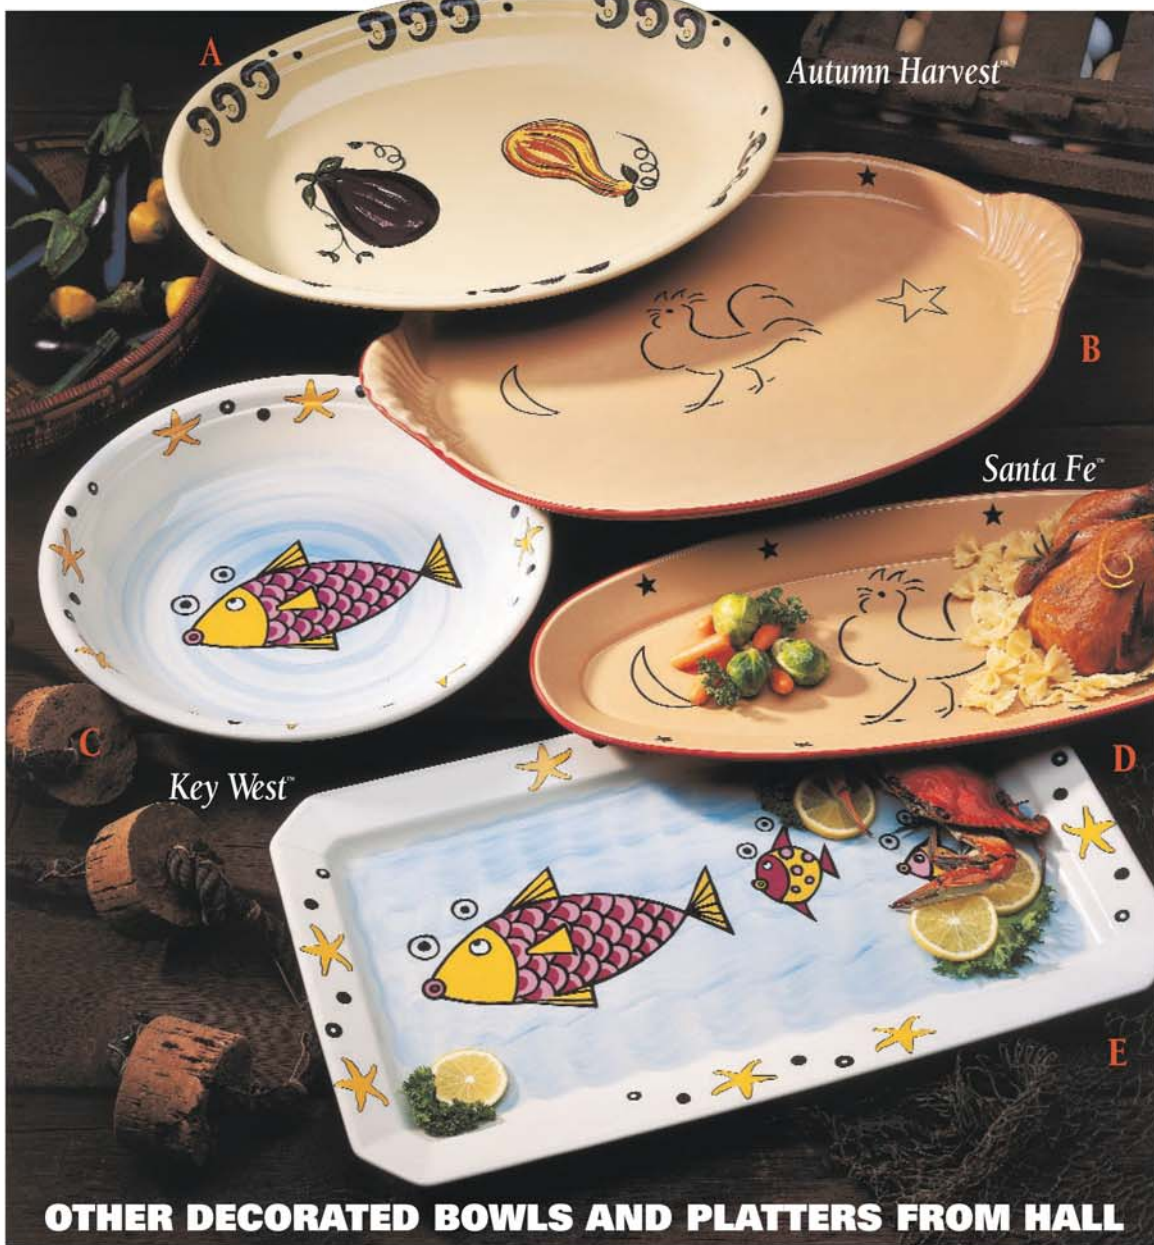

HALL CHINA IS BIG IN SO MANY WAYS!

OTHER DECORATED BOWLS AND PLATTERS FROM HALL

Grand Celebration™

Country Vineyard™

Tropical Reef™

LEAD FREE

Item Number	Description	Autumn Harvest™ (Almond) List/Each	Santa Fe™ (Sandust) List/Each	Key West™ (White) List/Each	Country Vineyard™ (3 new patterns available in White or Bright White) List/Each	Grand Celebration™ List/Each	Tropical Reef™ List/Each
A 2037	Oval Serving Bowl 19" x 14" x 2-1/4" H 1 ea./ctn. @10 lbs.						
B 2034	Oval Platter, Shell Handles 22-1/4" x 15-1/4" x 1-1/2" H 1 ea./ctn. @11 lbs.						
C 1927	Italian Bowl, Round 10 pts., 15" x 3" H 1 ea./ctn. @9 lbs.						
D 2032	Shallow Platter, Narrow 22-1/2" x 8-1/2" x 1-1/2" H 1 ea./ctn. @7 lbs.						
E 2036	Rectangular Platter 22" x 13" x 1-5/16" H 1 ea./ctn. @10 lbs.						
F 2455	Pitcher 33 oz. (1 liter) 7-1/2" H 1/2 doz./ctn. @15 lbs.						

Contact your Hall China
Sales Rep.
for current pricing.

Shipping Info: These decorated items ship within 10 working days.